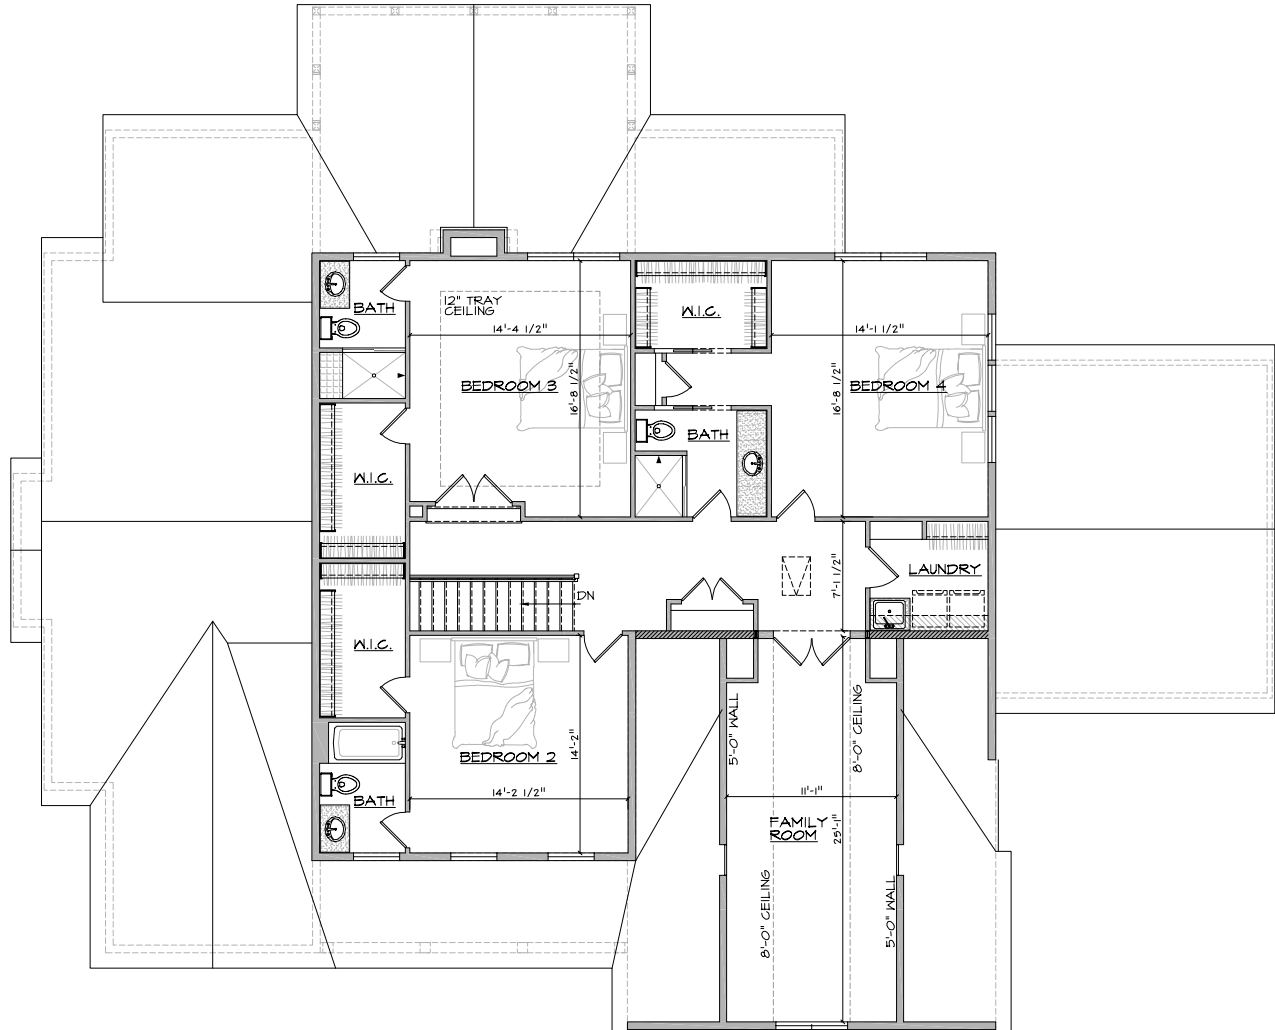

ARROWOOD

LOT #6
FREDERICK, MARYLAND

FRONT ELEVATION

REAR ELEVATION

ARROWOOD

LOT #6
FREDERICK, MARYLAND

FINISHED BASEMENT PLAN
1635 FINISHED SQ. FT.

ARROWOOD

LOT #6
FREDERICK, MARYLAND

FIRST FLOOR PLAN

2433 SQ. FT.

4163 TOTAL SQ. FT.
(EXCLUDES BASEMENT)

ARROWOOD

LOT #6
FREDERICK, MARYLAND

SECOND FLOOR PLAN

1730 SQ. FT.

4163 TOTAL SQ. FT.
(EXCLUDES BASEMENT)