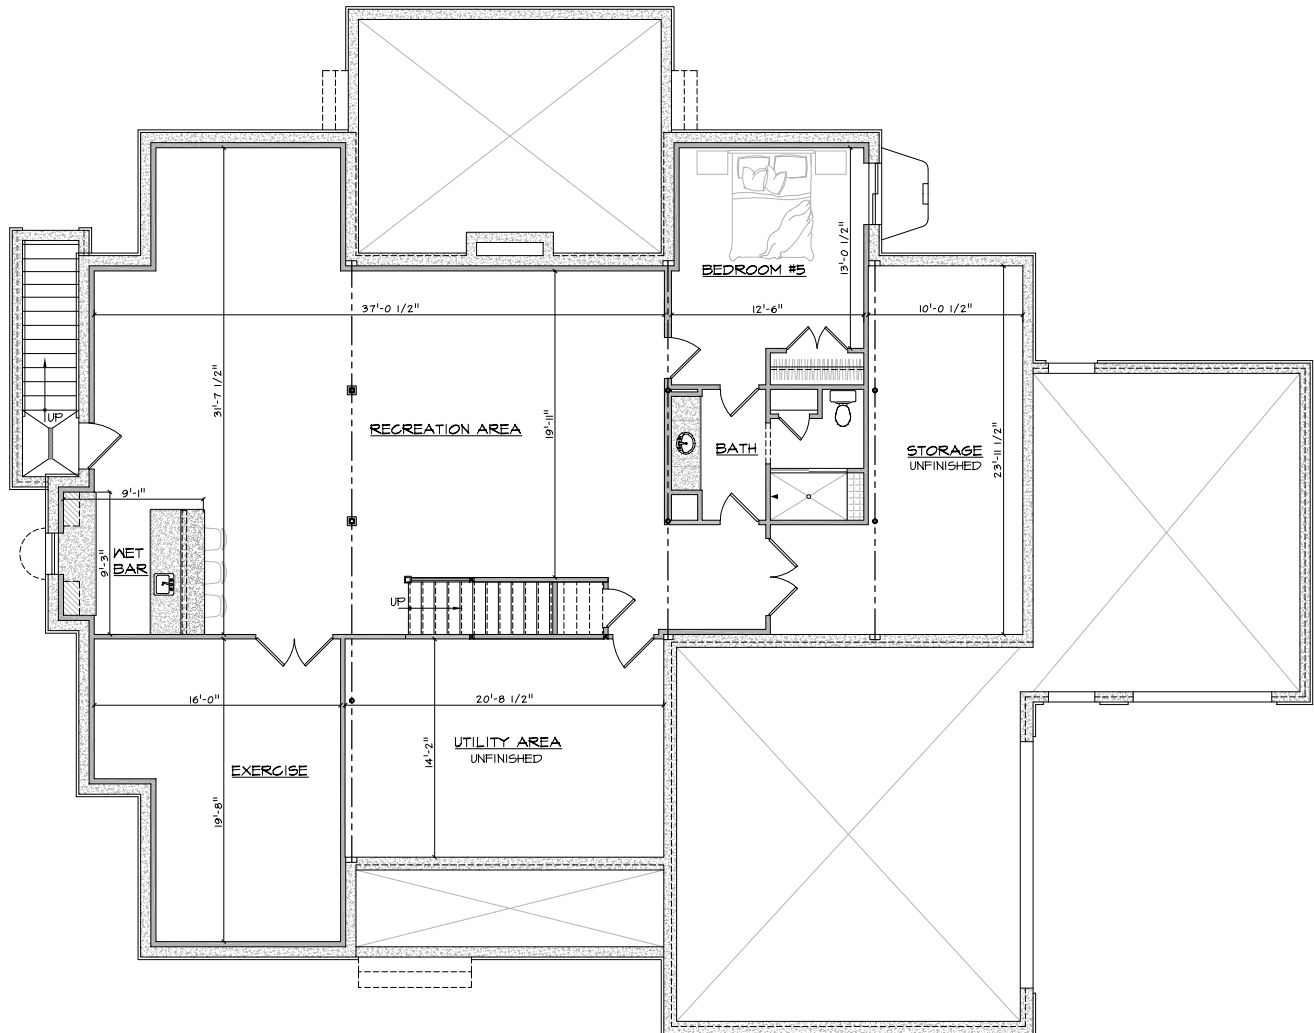

ARROWOOD

LOT #6
FREDERICK, MARYLAND

FRONT ELEVATION

REAR ELEVATION

ARROWOOD

LOT #6
FREDERICK, MARYLAND

FINISHED BASEMENT PLAN
1635 FINISHED SQ. FT.

ARROWOOD

LOT #6
FREDERICK, MARYLAND

FIRST FLOOR PLAN

2433 SQ. FT.

4163 TOTAL SQ. FT.
(EXCLUDES BASEMENT)

ARROWOOD

LOT #6
FREDERICK, MARYLAND

SECOND FLOOR PLAN

1730 SQ. FT.

4163 TOTAL SQ. FT.
(EXCLUDES BASEMENT)