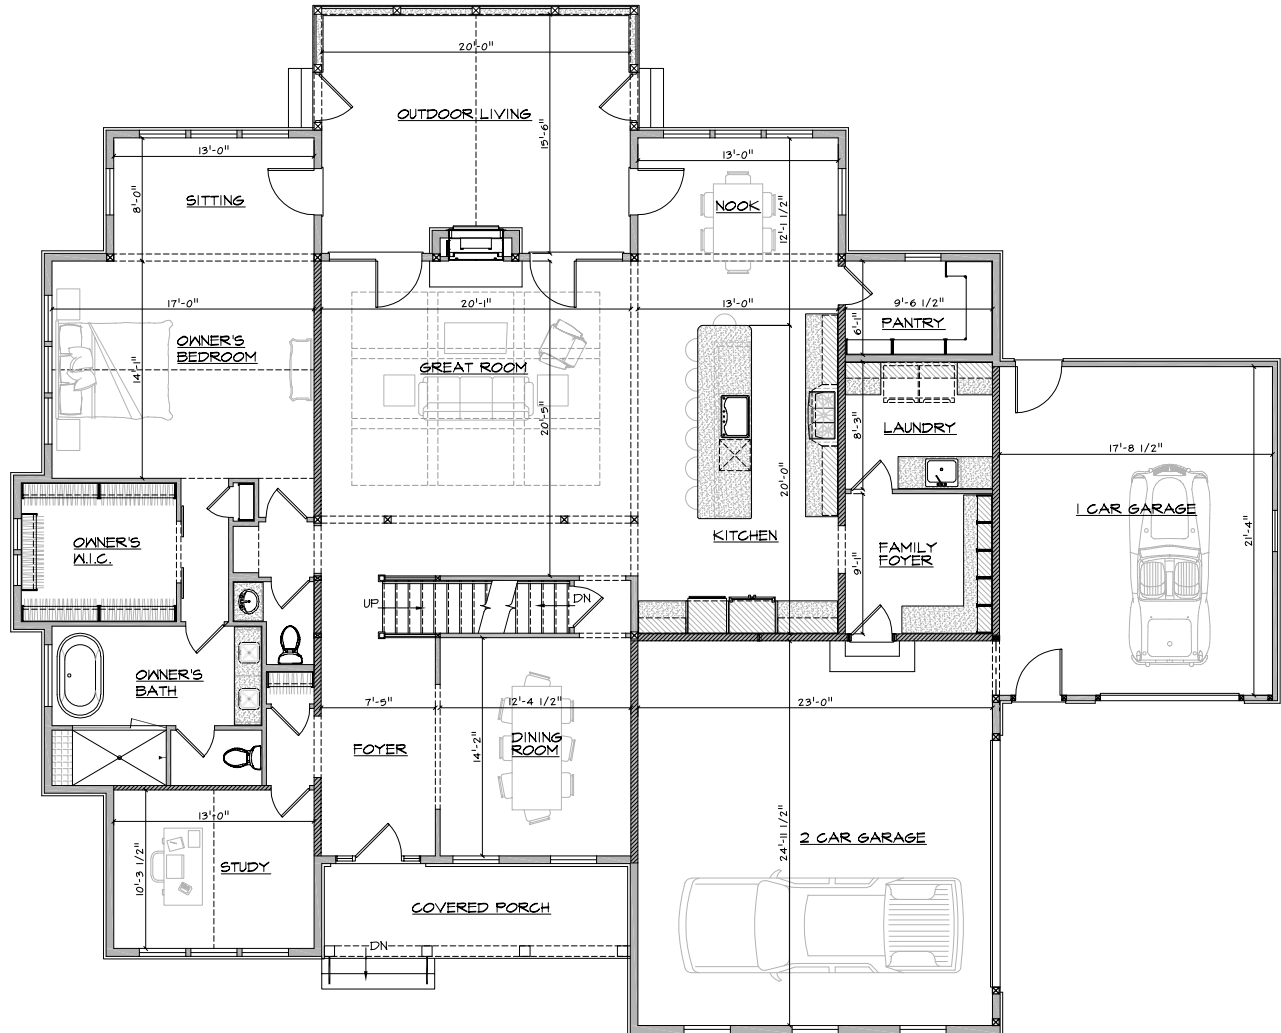

ARROWOOD

LOT #6
FREDERICK, MARYLAND

FRONT ELEVATION

REAR ELEVATION

ARROWOOD

LOT #6
FREDERICK, MARYLAND

FINISHED BASEMENT PLAN
1635 FINISHED SQ. FT.

ARROWOOD

LOT #6
FREDERICK, MARYLAND

FIRST FLOOR PLAN

2433 SQ. FT.

4163 TOTAL SQ. FT.
(EXCLUDES BASEMENT)

ARROWOOD

LOT #6
FREDERICK, MARYLAND

SECOND FLOOR PLAN

1730 SQ. FT.

4163 TOTAL SQ. FT.
(EXCLUDES BASEMENT)