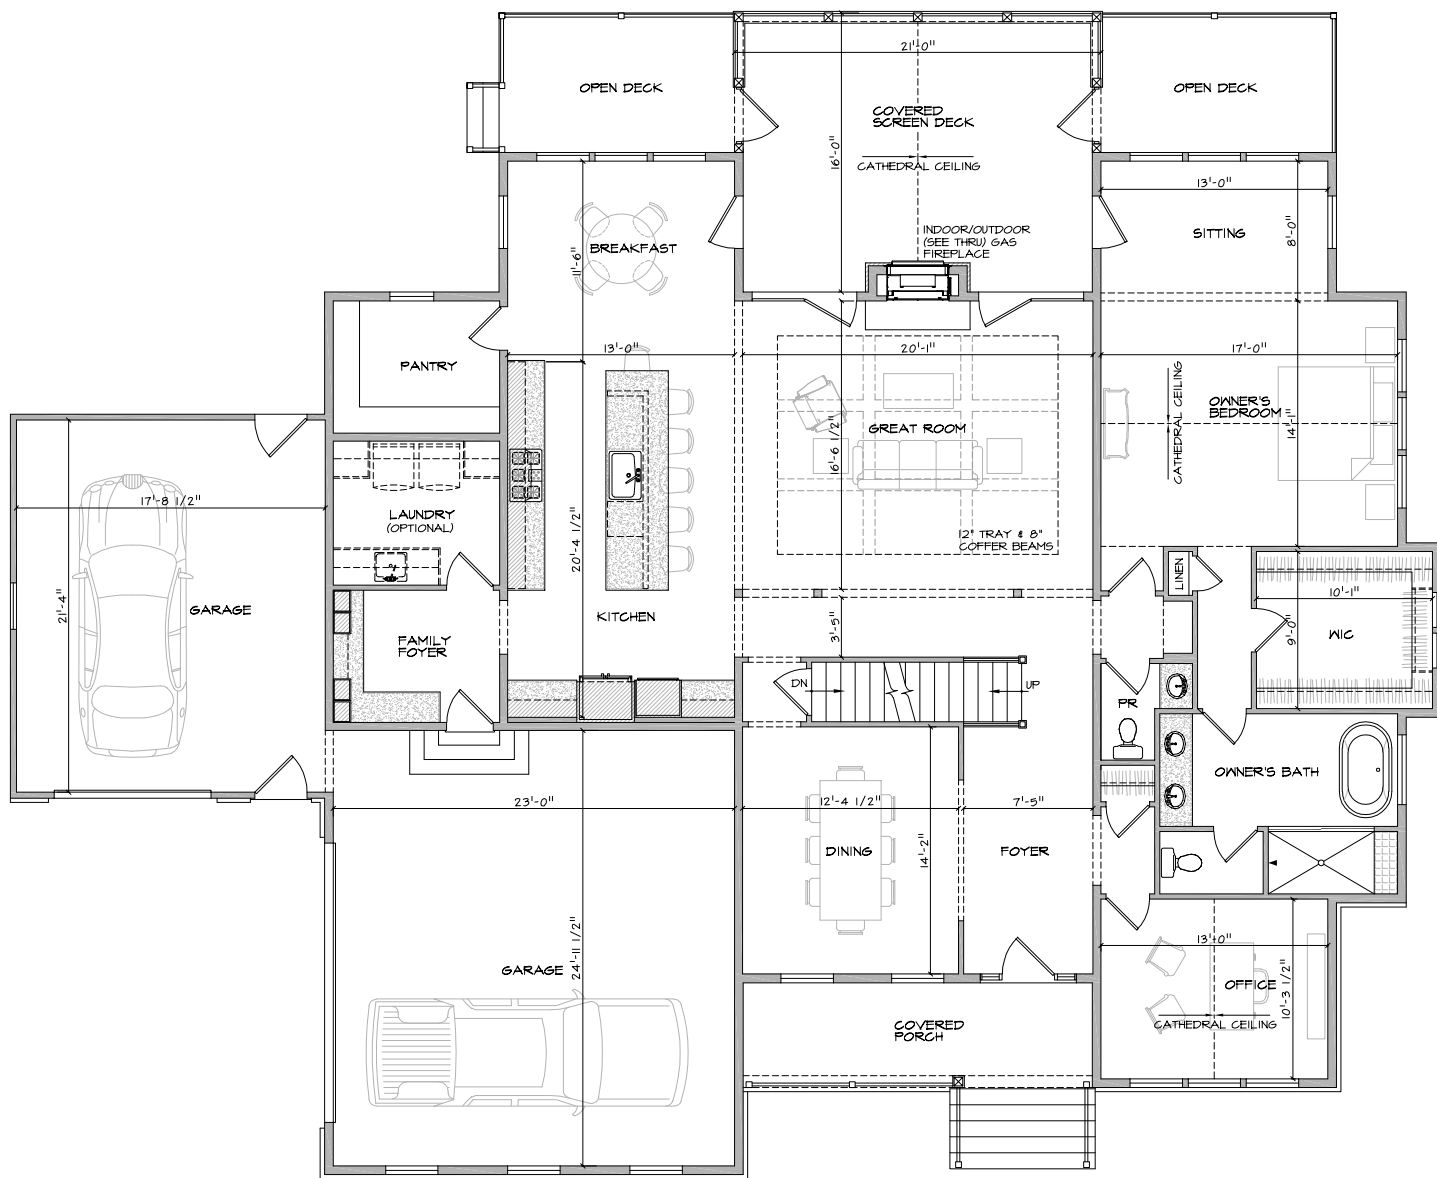

"MEADOWBROOKE"

REMAINDER LOT

7172A MEADOWBROOKE DRIVE
FREDERICK, MD 21702

FRONT ELEVATION

REAR ELEVATION

"MEADOWBROOKE"

REMAINDER LOT

7172A MEADOWBROOKE DRIVE
FREDERICK, MD 21702

LEFT SIDE ELEVATION

RIGHT SIDE ELEVATION

"MEADOWBROOKE"

REMAINDER LOT

7172A MEADOWBROOKE DRIVE
FREDERICK, MD 21702

OPTIONAL FINISHED BASEMENT PLAN

1685 SQ. FT.

"MEADOWBROOKE"

REMAINDER LOT

7172A MEADOWBROOKE DRIVE
FREDERICK, MD 21702

FIRST FLOOR PLAN

2423 SQ. FT.

"MEADOWBROOKE"

REMAINDER LOT

7172A MEADOWBROOKE DRIVE
FREDERICK, MD 21702

SECOND FLOOR PLAN

1424 SQ. FT.

OPTIONAL FAMILY ROOM -
ADDS 378 SQ. FT.