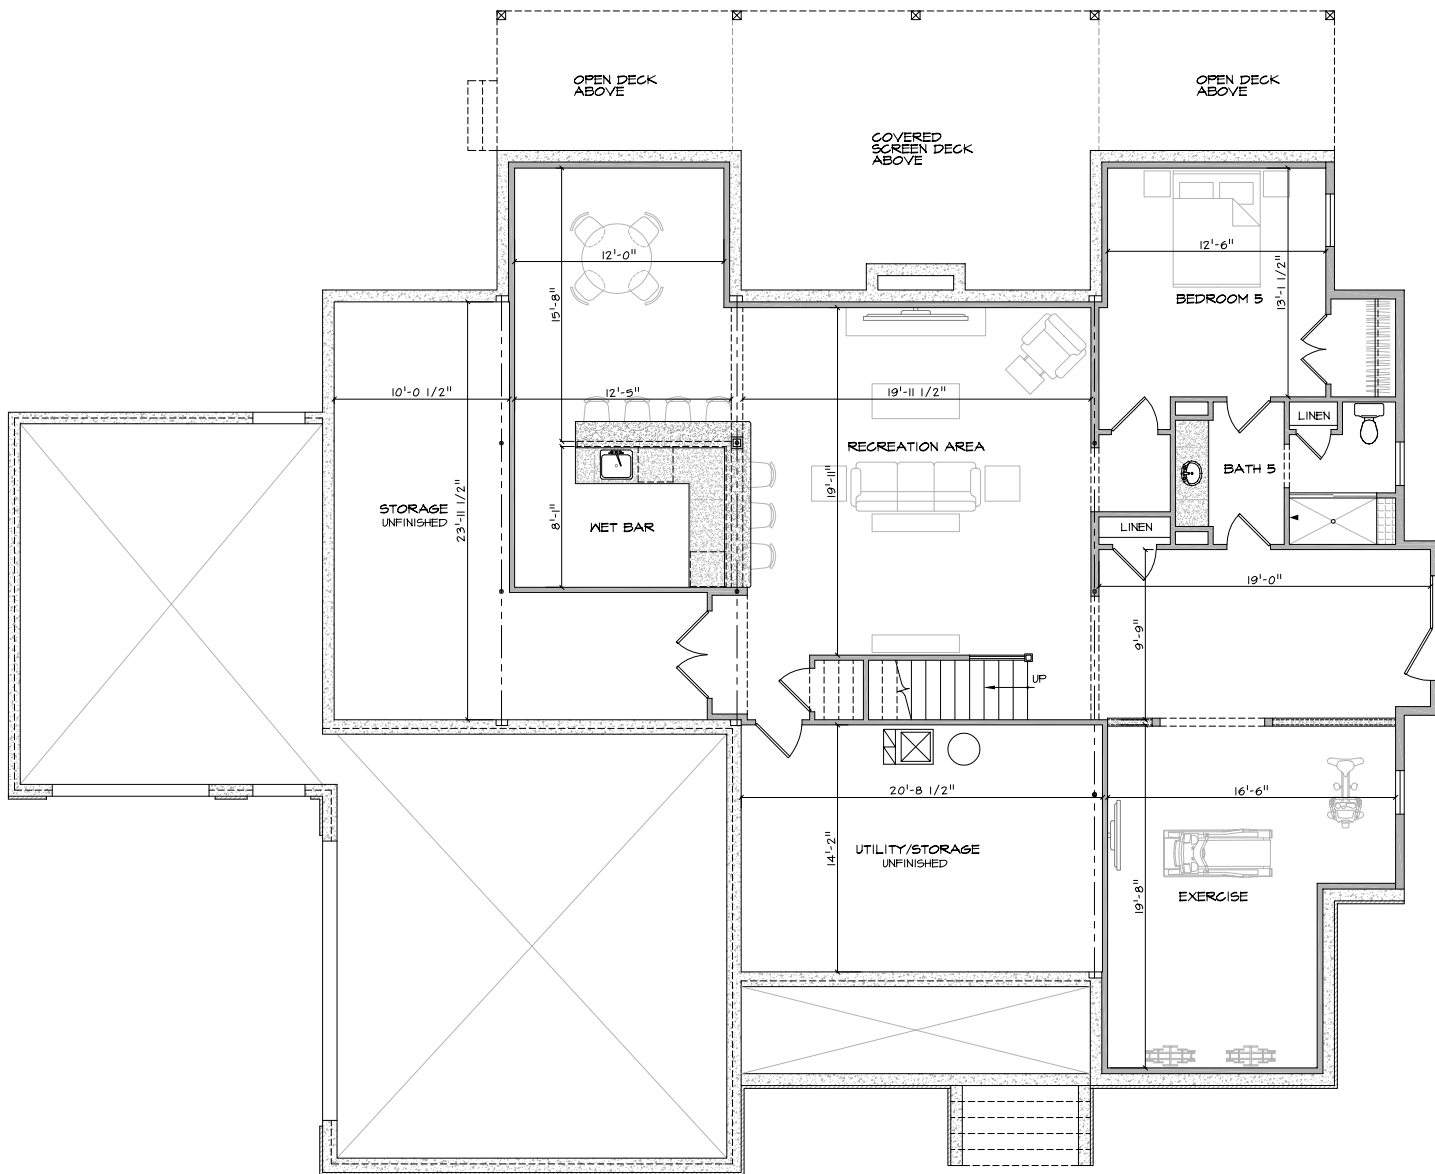

"MEADOWBROOKE"

REMAINDER LOT

7172A MEADOWBROOKE DRIVE
FREDERICK, MD 21702

FRONT ELEVATION

REAR ELEVATION

"MEADOWBROOKE"

REMAINDER LOT

7172A MEADOWBROOKE DRIVE
FREDERICK, MD 21702

LEFT SIDE ELEVATION

RIGHT SIDE ELEVATION

"MEADOWBROOKE"

REMAINDER LOT

7172A MEADOWBROOKE DRIVE
FREDERICK, MD 21702

OPTIONAL FINISHED BASEMENT PLAN

1685 SQ. FT.

"MEADOWBROOKE"

REMAINDER LOT

7172A MEADOWBROOKE DRIVE
FREDERICK, MD 21702

FIRST FLOOR PLAN

2423 SQ. FT.

"MEADOWBROOKE"

REMAINDER LOT

7172A MEADOWBROOKE DRIVE
FREDERICK, MD 21702

SECOND FLOOR PLAN

1424 SQ. FT.

OPTIONAL FAMILY ROOM -
ADDS 378 SQ. FT.