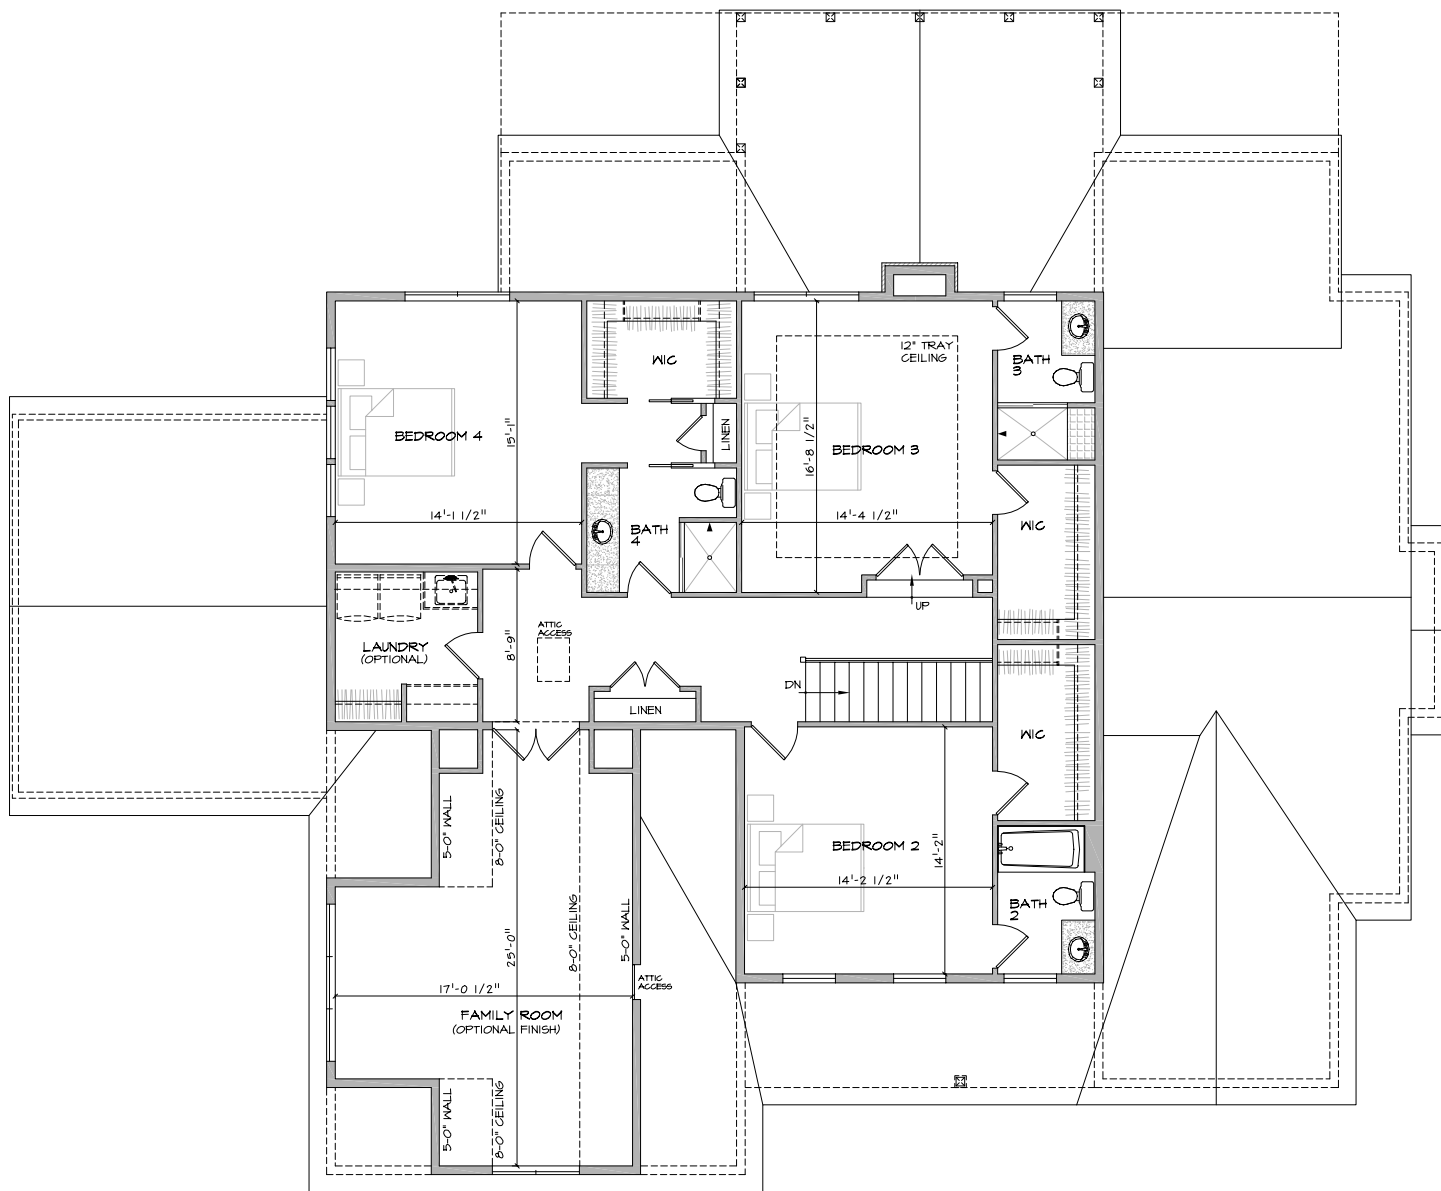

LEFT SIDE ELEVATION

RIGHT SIDE ELEVATION

"MEADOWBROOKE"

REMAINDER LOT

7172A MEADOWBROOKE DRIVE
FREDERICK, MD 21702

OPTIONAL FINISHED BASEMENT PLAN

1685 SQ. FT.

"MEADOWBROOKE"

REMAINDER LOT

7172A MEADOWBROOKE DRIVE
FREDERICK, MD 21702

FIRST FLOOR PLAN

2423 SQ. FT.

"MEADOWBROOKE"

REMAINDER LOT

7172A MEADOWBROOKE DRIVE
FREDERICK, MD 21702

SECOND FLOOR PLAN

1424 SQ. FT.

OPTIONAL FAMILY ROOM -
ADDS 378 SQ. FT.