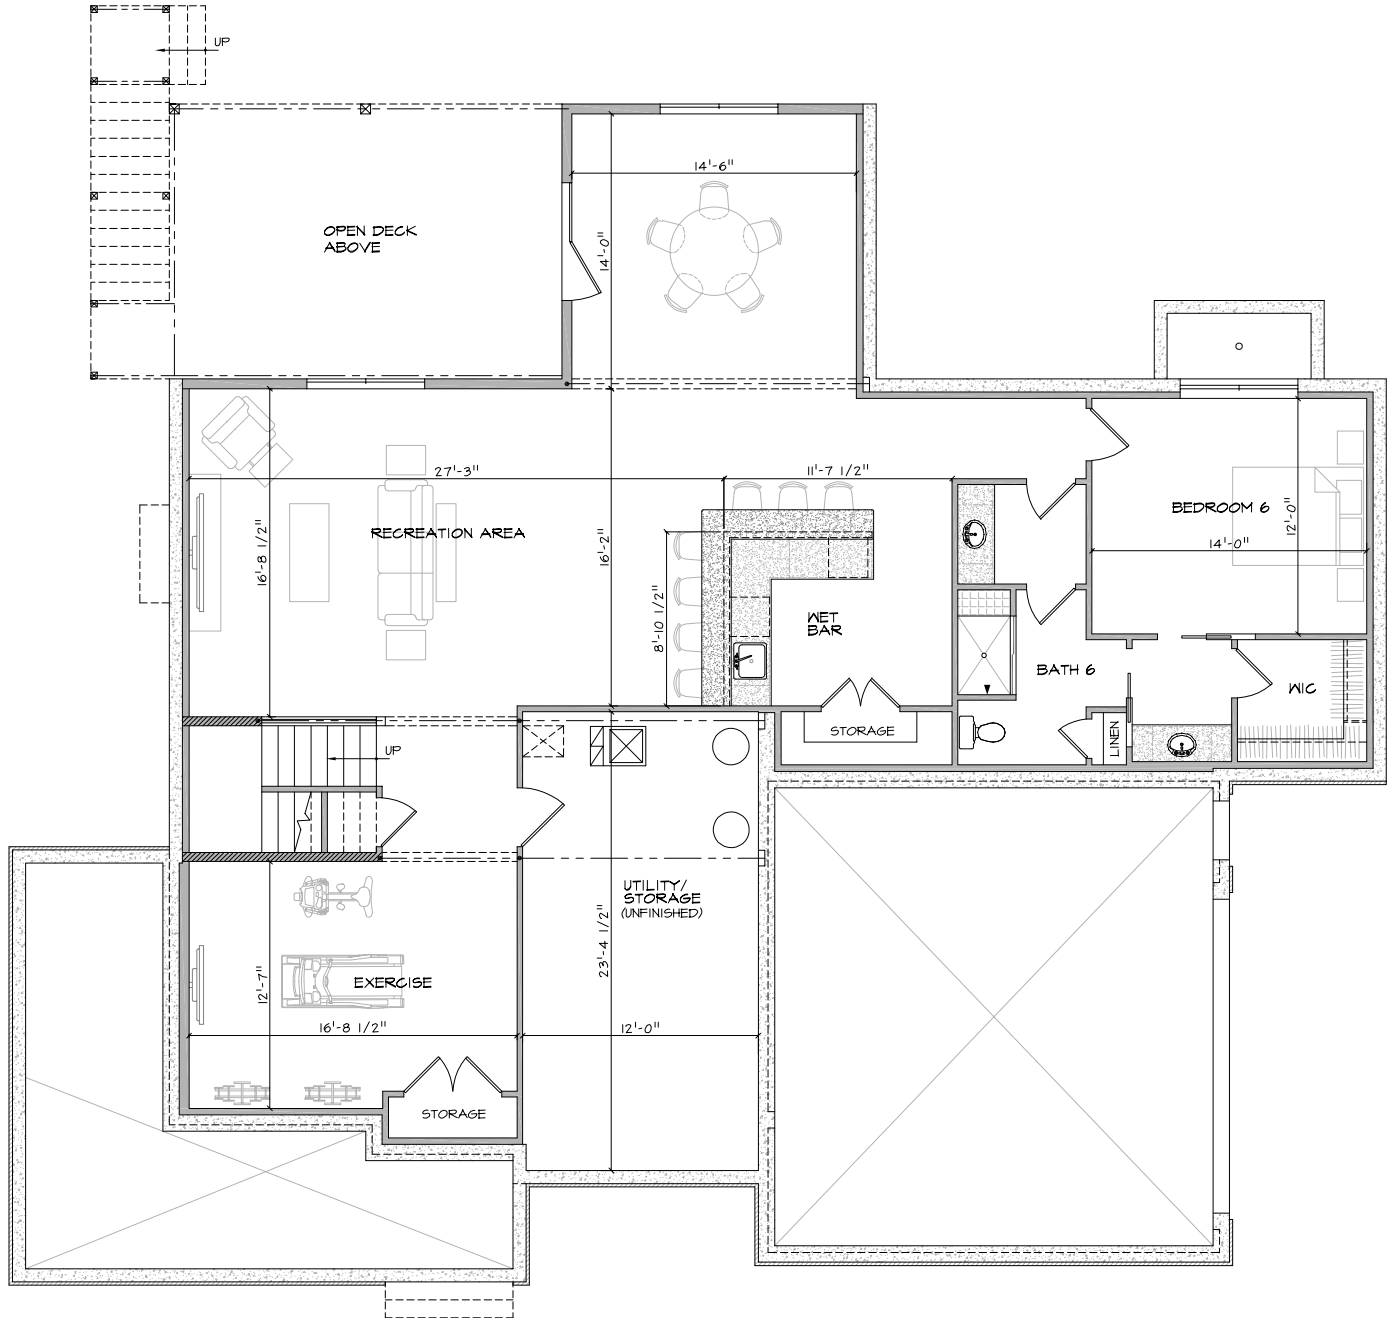

# "MEADOWBROOKE"

LOT #11

7178 MEADOWBROOKE DRIVE  
FREDERICK, MD 21702

LEFT SIDE ELEVATION

RIGHT SIDE ELEVATION

### OPTIONAL FINISHED BASEMENT PLAN

1614 SQ. FT.

### FIRST FLOOR PLAN

2086 SQ. FT.

### SECOND FLOOR PLAN

2117 SQ. FT.